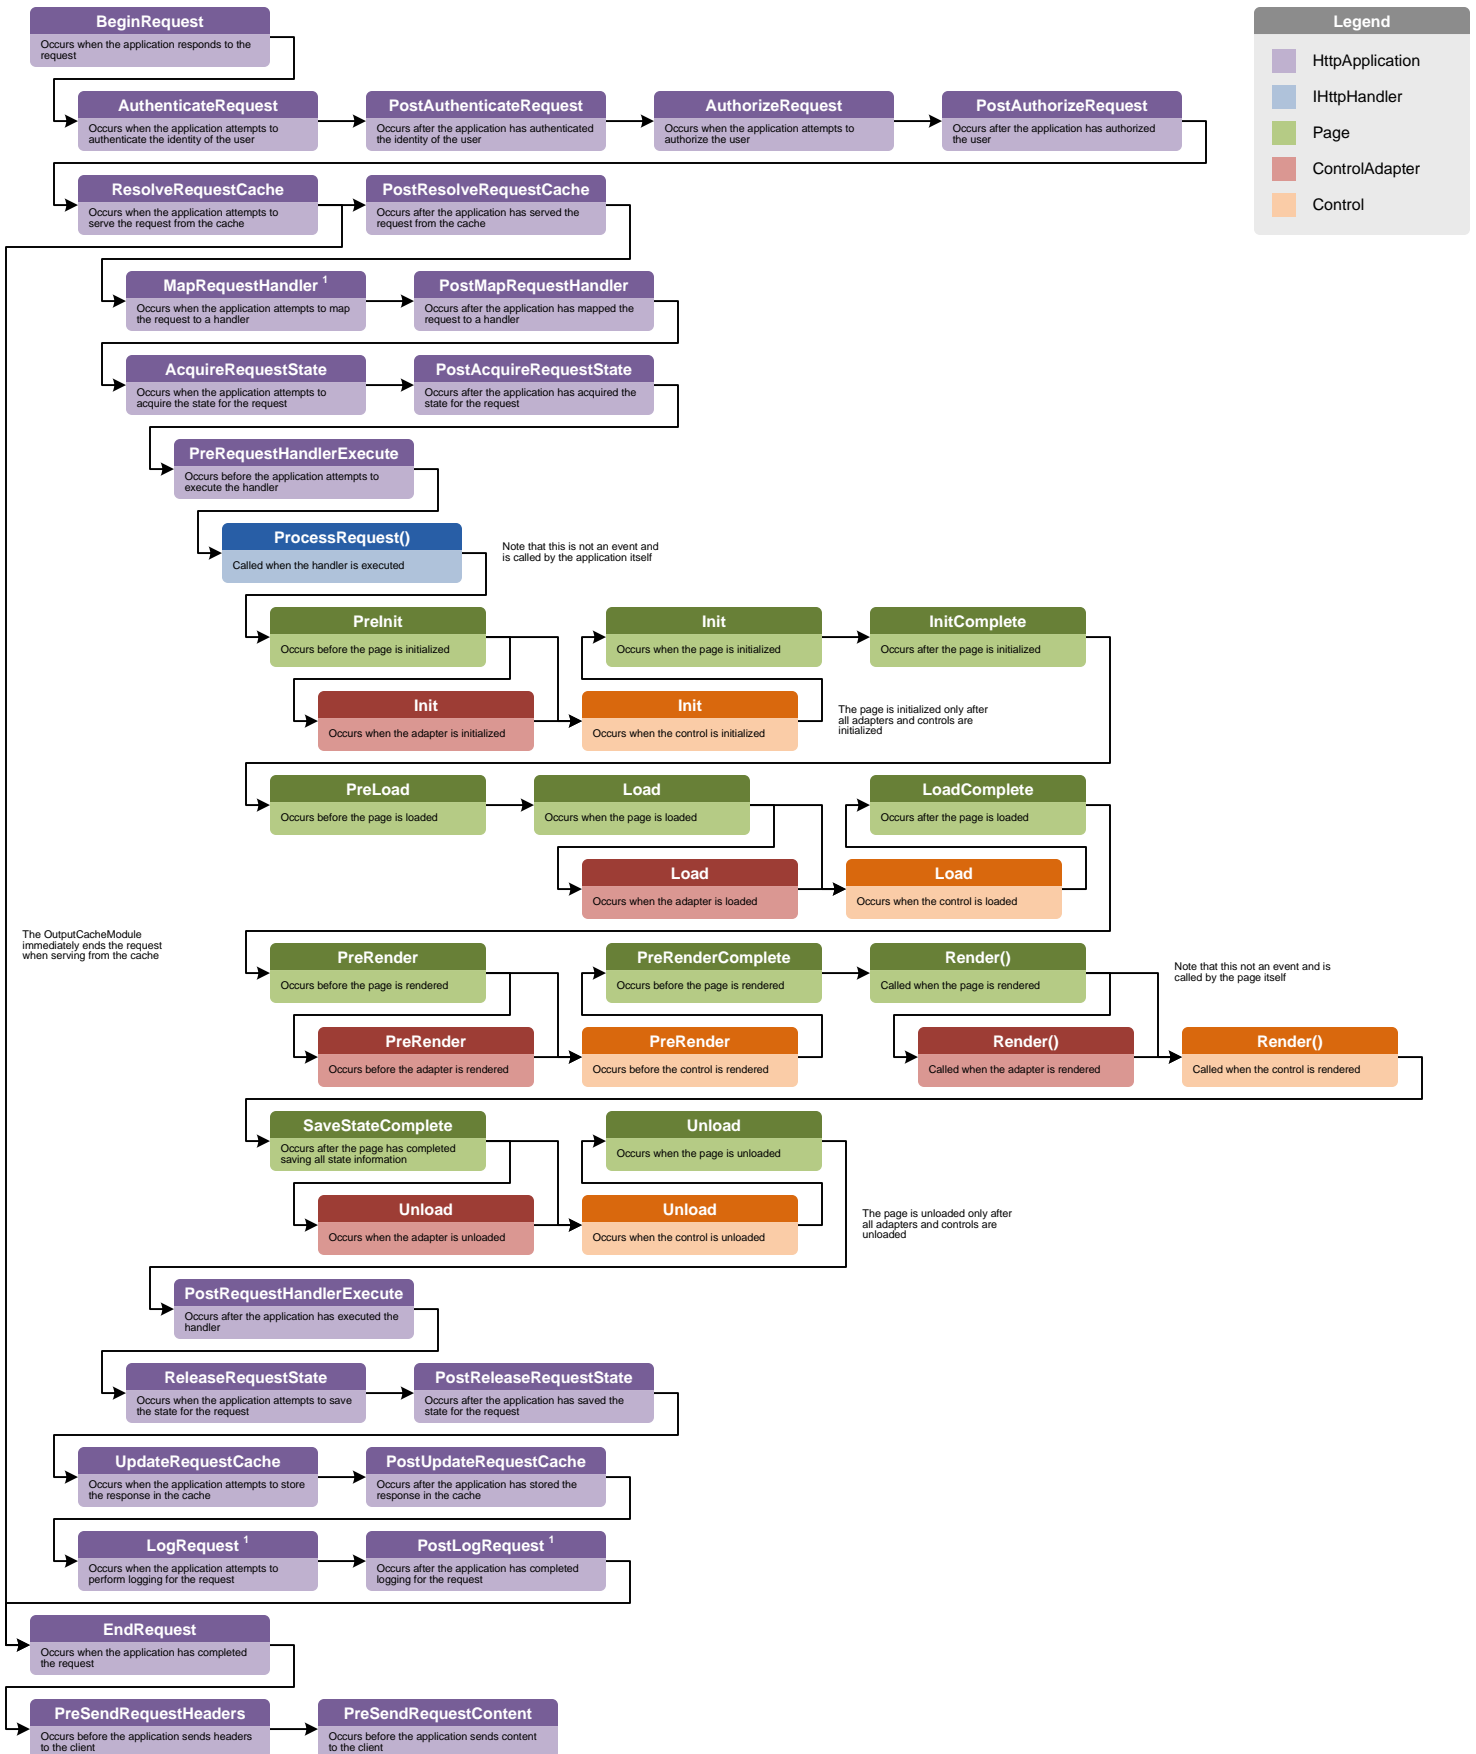

ASP.NET Application and Page Lifecycle Cheatsheet

1) Only available with IIS 7.0 integrated pipeline mode